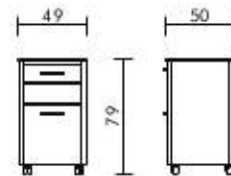

Compleo – the homely bedside cabinet

The Compleo offers the same high level of comfort as the Lumano, but is distinguished by its different design. Its **rounded corner profiles** give it a particularly comfortable feel and are ideal for making residents feel at home. The large drawers in the lower cabinet in particular provide **ample storage space**. Since the two front double castors of the four in total are not steerable, the Compleo always has a **secure standing** and so serves the residents as a safe support.