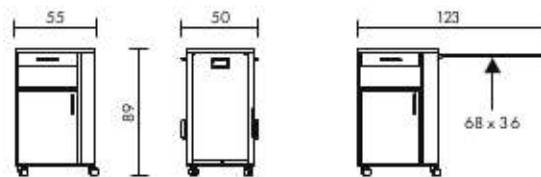

Evocare®
www.evocare.com.au
Ph: 07 3355 8000 Fax: 07 3355 5043
Email: sales@evocare.com.au