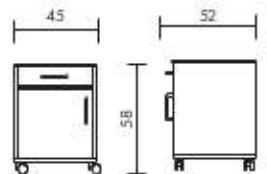

## Cosano brevo – the sturdy compact bedside cabinet

Today, low-height beds are an intelligent form of **fall prevention**. The Cosano brevo is the right bedside table to go with them. With its height of only 58 cm, it is always ideal for residents to reach from a **low-height bed**.