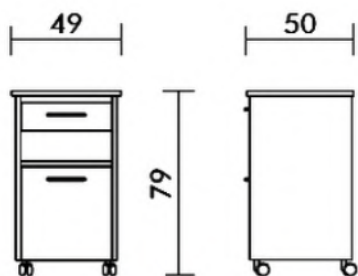

EV94S5LO, LUMANO BEDSIDE CABINET

The Lumano bedside cabinet's shape and fixtures make it a particularly high-quality product.

The key points at a glance:

- The Lumano enhances comfort in the daily care routine with its particularly large useful surfaces.
- It has an integrated slide out table under the bedside table which almost doubles the available space.
- The drawers run on roller liners and are therefore particularly smooth-running and quiet.
- The roller-guided drawers open and close easily and quietly.
- The open-sided drawer at the bottom of the cabinet provides plenty of storage space with easy accessibility.
- A simple release mechanism allows the drawers to be easily removed for thorough cleaning.
- The unit comes on four double castors with the front two castors non-swivel to ensure user safety. This enhances the stability of the bedside cabinet when used for support.

Drawer Lock Document Holder Waste Bin with Lid Railing, with Towel Holder Railing, with Glass Holder Crutch Holder

Optional:

- Drawer Lock
- Two Drawer
- Bedside cabinet with door
- Multifunctional rail including reading lamp holder
- Document holder (only with multifunction rail)
- Waste bin with lid (only with multifunction rail)
- Railing
- Bottle / Glass Holder (only with Railing)
- Hook, Towel Holder (only with Railing)
- Locking Castors
- Bottle Holder
- Drawer pullout with bottle holder in the bottom drawer
- Soft Close
- Plastic Drawer Insert
- Crutch Holder

Dimensions:

Cabinet Height:	790mm
Cabinet Width:	490mm
Cabinet Overall Depth:	500mm
Cabinet Top:	490 x 500mm
Castor diameter:	50mm