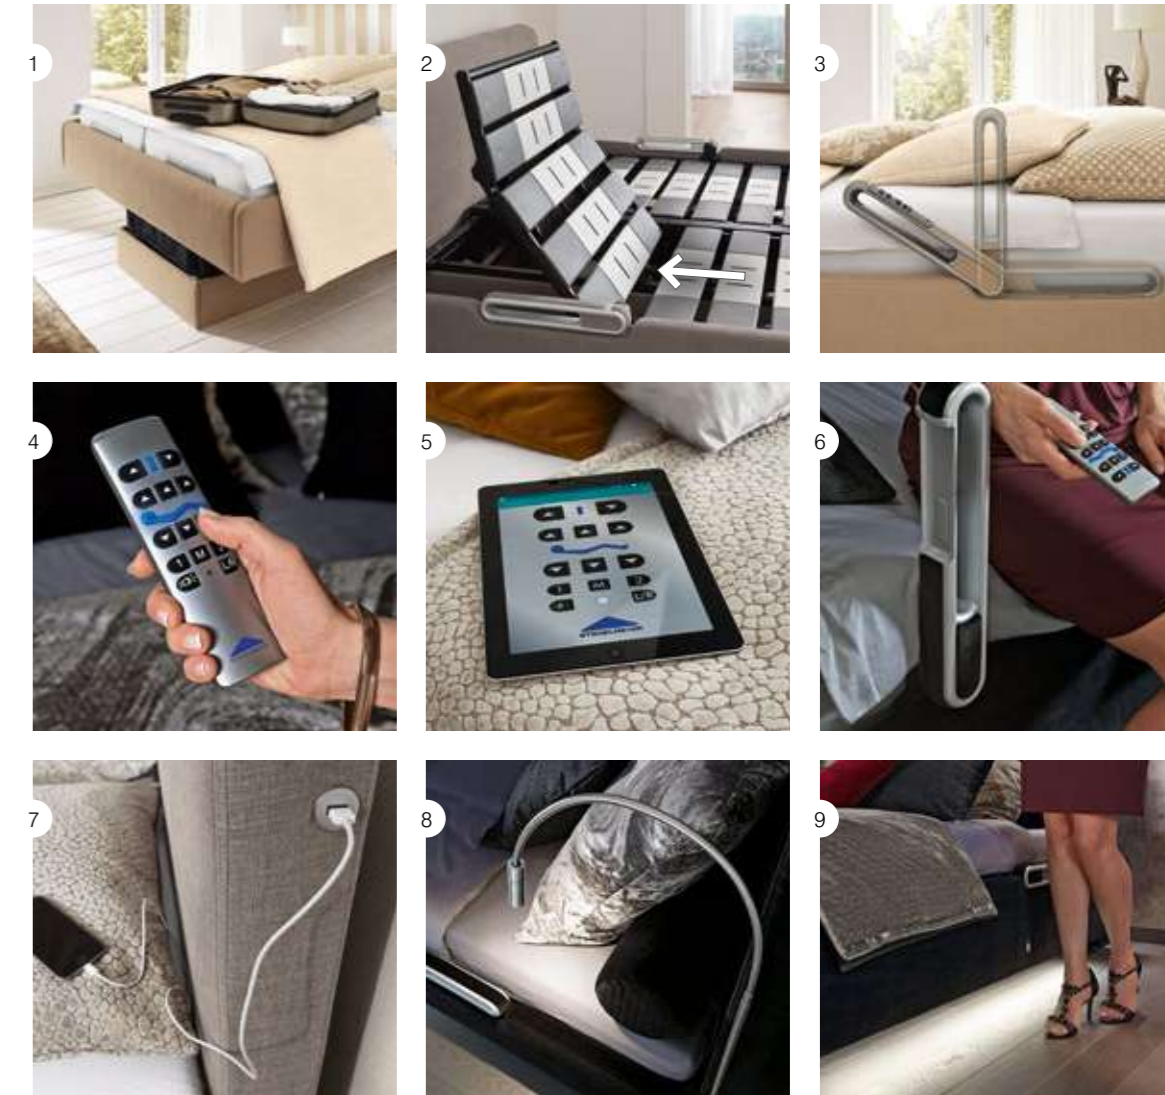

Work on your laptop or telephone in comfort – the individually selectable sitting position makes all this possible. The bed can also be easily controlled via a smartphone or tablet. In the double bed the mattress bases are separately adjustable so that one partner can already sleep undisturbed while the other is still surfing the internet using the chair position. And when your device's battery needs recharging, this can easily be done via the integrated USB connection.

### The bed collection suite eMotion offers you unique comfort functions:

- 1 patented bed foundation with swivel function and height adjustability
- 2 automatic backrest recline adjustment for greater sitting comfort as part of patented mattress base
- 3 patent-protected MotionGuide® – adjustable to three positions
- 4 memory button for personal favourite settings with ›night design‹
- 5 can be controlled via smartphone or tablet
- 6 very clear, intuitive keypad that can easily be removed
- 7 USB connection with charging function on bed
- 8 bed lights as integrated source of light that are always automatically in the right position
- 9 subtle night light can be activated