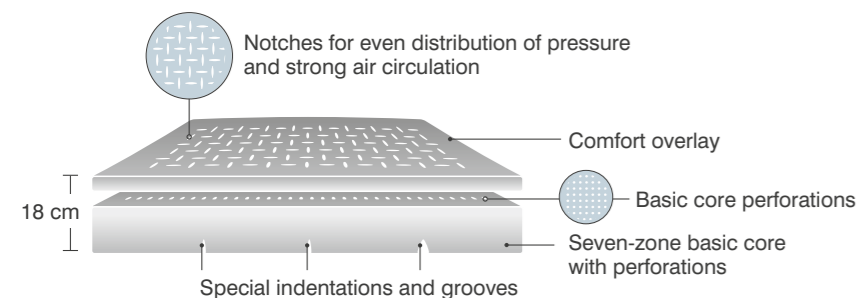

HR foam mattress

- total height 20 cm
- **Core**
  - seven-zone basic core, density 50 (height 14 cm)
  - patented comfort overlay, density 80 (height 4 cm)
  - integrated peripheral reinforcement
  - special indentations/grooves on the underside of the seven-zone basic core for a mattress base that adapts perfectly to your body
- **Cover**
  - high-quality 500 g/m² climate control fibre (71 % polyester, 29 % lyocell)
  - cover can be removed and washed at up to 60 °C
  - all-round climate control strip for optimum air circulation
  - four-side zip and handles
- **Hardness grade**
  - H2 (soft/medium) and H3 (medium/firm)