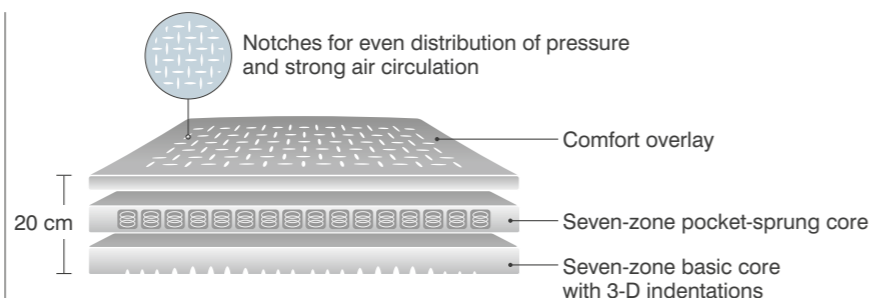

Pocket-sprung mattress

- total height 22 cm
- **Core**
  - seven-zone basic core, density 55 with 3-D indentations (height 10 cm)
  - seven-zone pocket-sprung central core (height 6 cm)
  - patented comfort overlay, density 55 (height 4 cm)
  - integrated peripheral reinforcement
- **Cover**
  - high-quality 500 g/m² climate control fibre (71 % polyester, 29 % lyocell)
  - cover can be removed and washed at up to 60 °C
  - all-round climate control strip for optimum air circulation
  - four-side zip and handles
- **Hardness grade**
  - H2 (soft/medium) and H3 (medium/firm)

suite eMotion mattress sizes

1. **Single and double bed**
2. 90 x 200/216 cm
   - 100 x 200/216 cm
   - 120 x 200/216 cm

suite eMotion bed sizes

1. **Single bed**
2. 90 x 200/216 cm
   - 100 x 200/216 cm
   - 120 x 200/216 cm
3. **Double bed**
4. 180 x 200/216 cm
   - 200 x 200/216 cm

All sizes on this page are approximate.

Great selection, great effect: our high-quality upholstery fabrics and leather

Stieglmeyer commissioned a renowned manufacturer to create the beautiful materials for the suite eMotion range. The upholstery fabrics for the body and headrest have been developed by JAB ANSTOETZ, which also makes the duvet covers and pillows in a range of sensuous colours and patterns. You can freely select the fabric or leather for your suite eMotion bed, allowing you to design

your completely personal dream bed and integrate it perfectly into your home. You will be amazed by the top-quality fabrics and leathers, which are pleasant to touch, robust and durable. Your retailer has the entire collection of fabrics and leathers available and would be happy to advise you.

JAB
ANSTOETZ