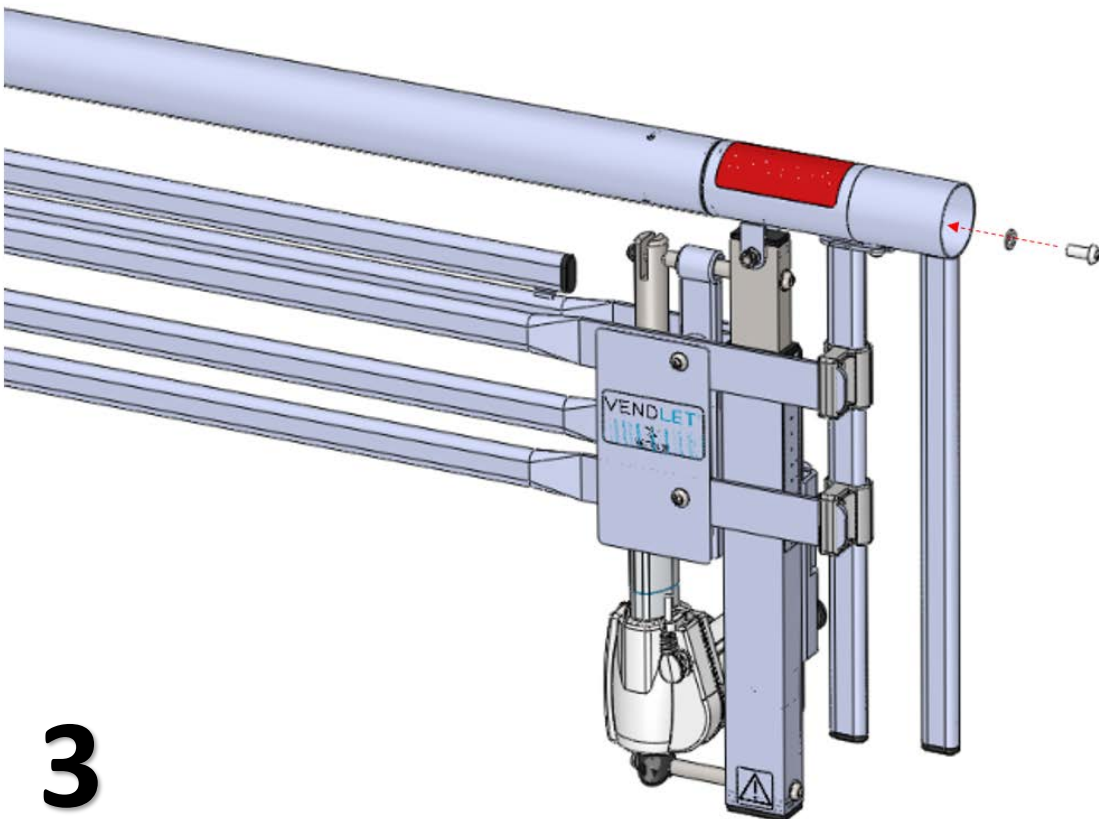

Mounting guide – Side rail extension set

The side rail extension set consists of:

- 2 x Extension pieces
- 2 x Assembly fittings 1
- 2 x Assembly fittings 2
- 2 x Assembly fittings 3
- 8 x M8 Button head bolts
- 4 x Washers

Item no: 7000054

2

3