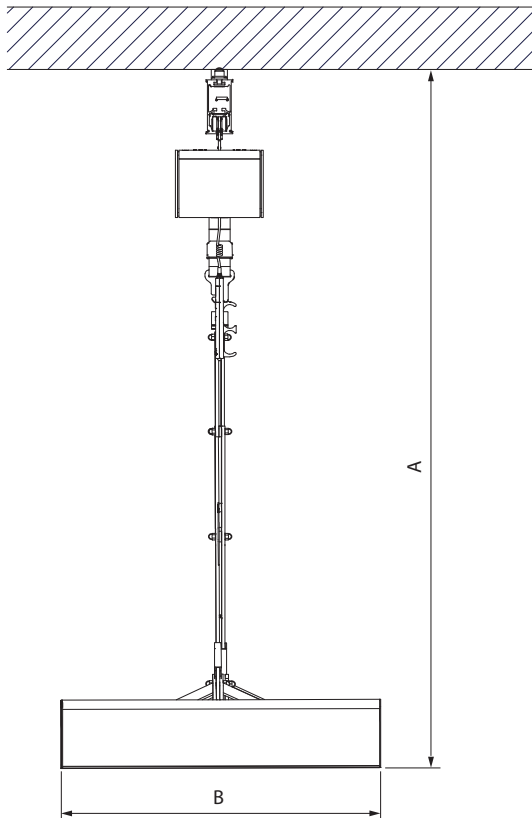

V. Guldmann A/S
Tel. +45 8741 3100
Fax +45 8741 3131
info@guldmann.com
www.guldmann.com

Horizontal lifter Body Scoop Technical specifications

Functions

Max. load : 150 kg

Weight and Materials

Total weight : 10.2 kg
Material : Rustproof steel, electropolished

Measurements

A max. : 1860 mm
A min. : 1560 mm
B : 740 mm

Item Number/Model

28425 : Horizontal lifter Body Scoop

Classification

According to ISO 9999 : 12 36 03

Time to care