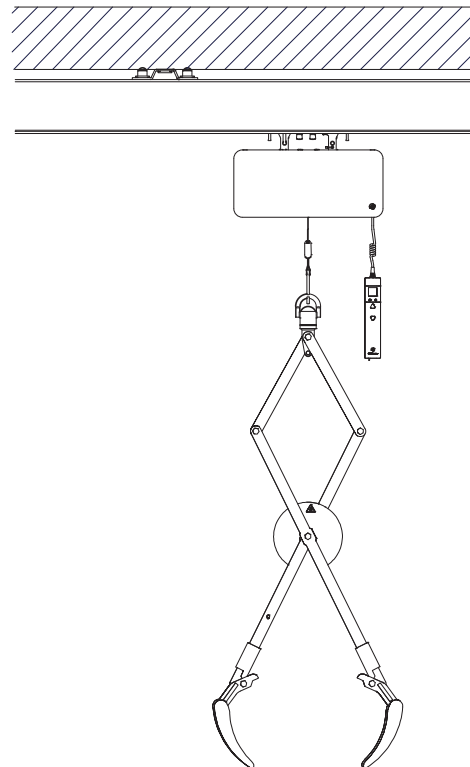

V. Guldmann A/S
Tel. +45 8741 3100
Fax +45 8741 3131
info@guldmann.com
www.guldmann.com

Horizontal lifter Body Scoop Technical specifications

Functions

Max. load : 150 kg

Weight and Materials

Total weight : 10.2 kg
Material : Rustproof steel, electropolished

Measurements

A max. : 1860 mm
A min. : 1560 mm
B : 740 mm

Item Number/Model

28425 : Horizontal lifter Body Scoop

Classification

According to ISO 9999 : 12 36 03

Time to care